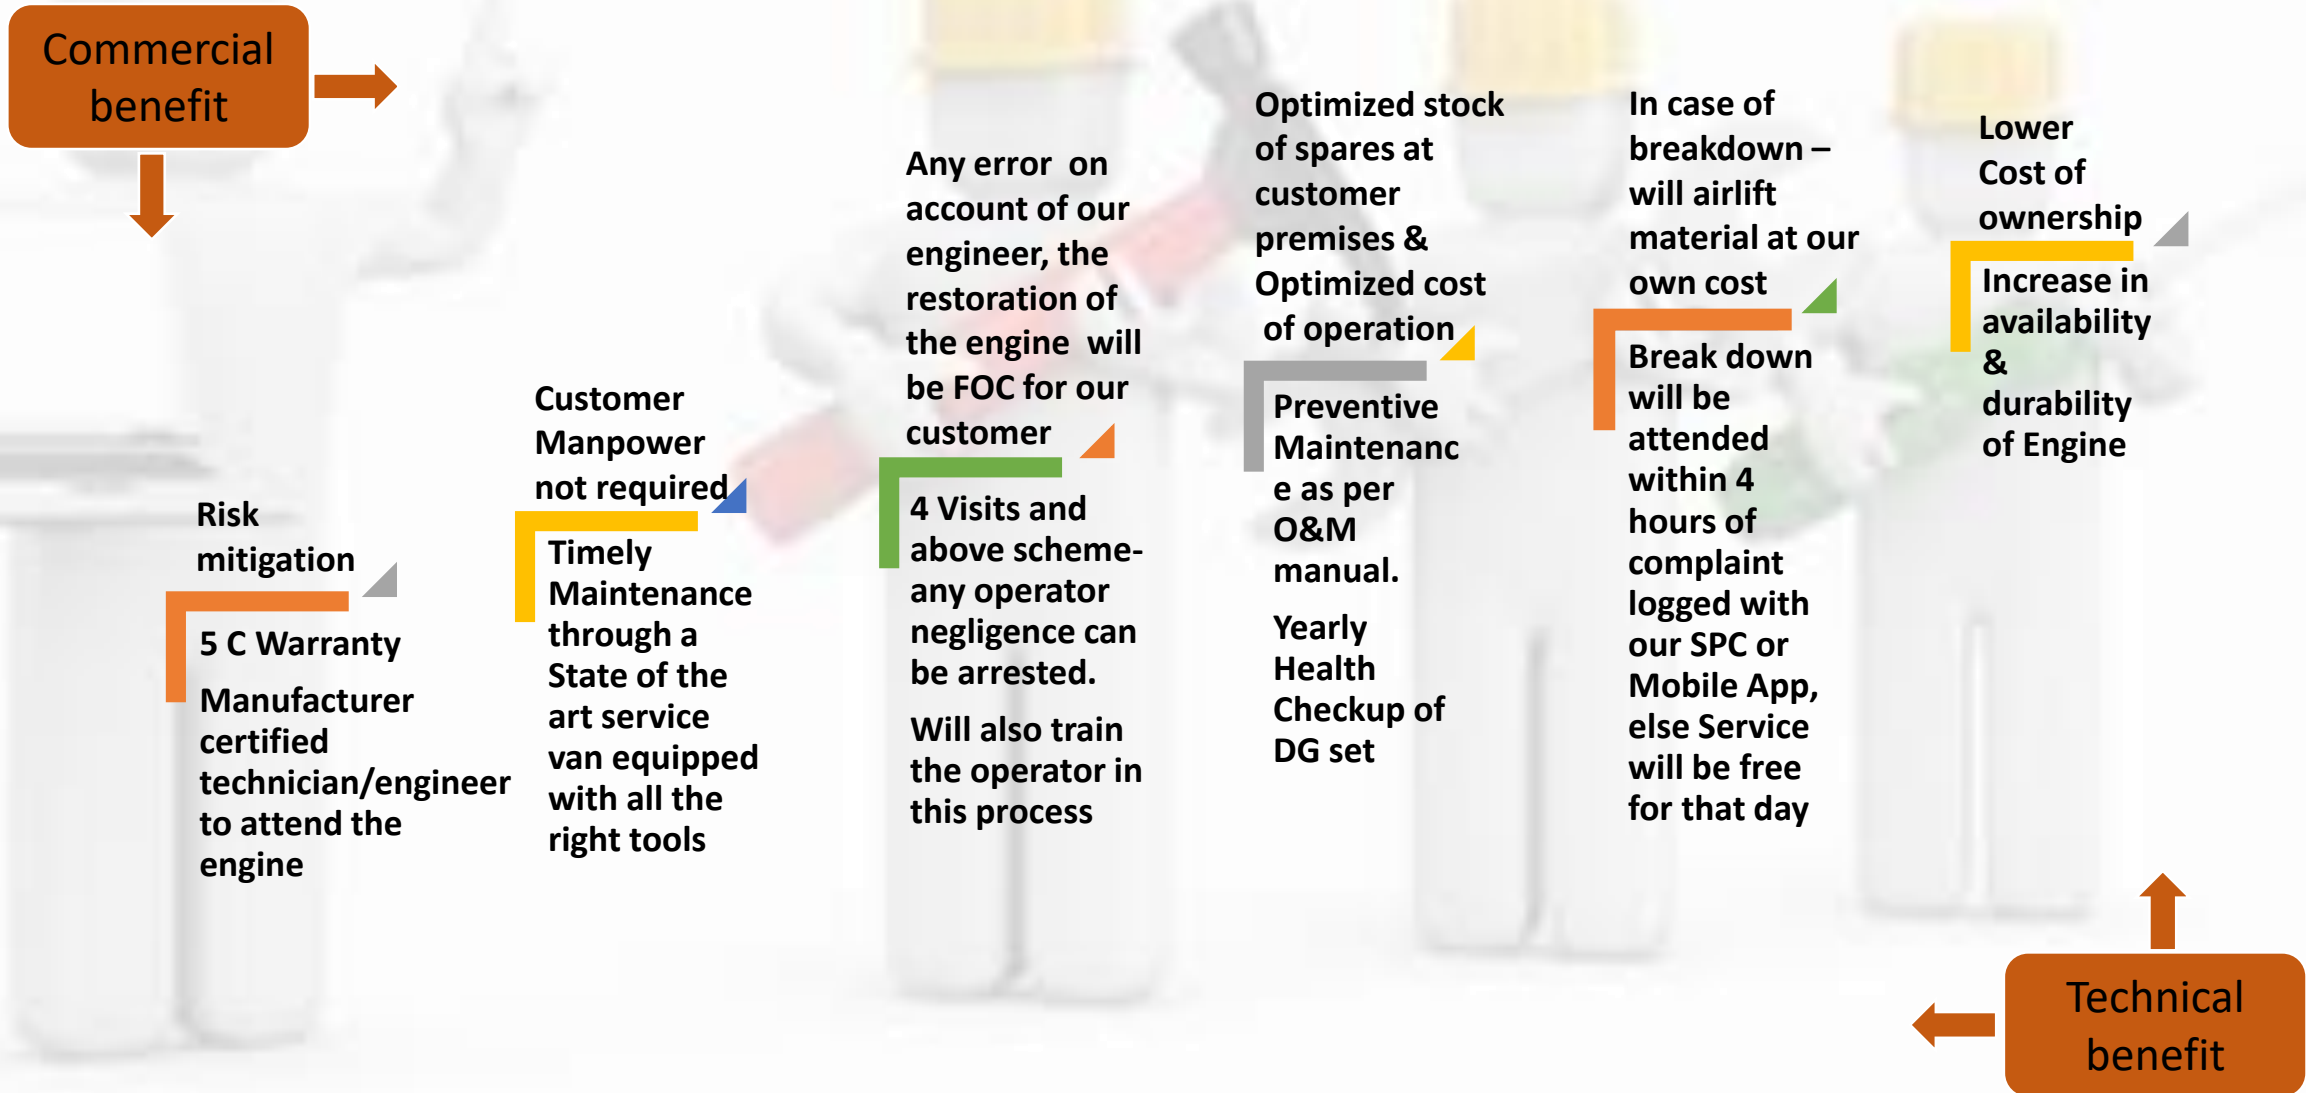

Preventive Maintenance

Delighted Customer

Service Van

Garuda AMC features – Step by step Customer Benefit

Ensuring our best care for your engine!!!

Thank You

Head Office Address: Joka Industrial Plaza, Near Tram depot;
Email : enquiry@garudapower.com and gppl@garudapower.com ; Contact SPC: +918420007075,
+919434752598